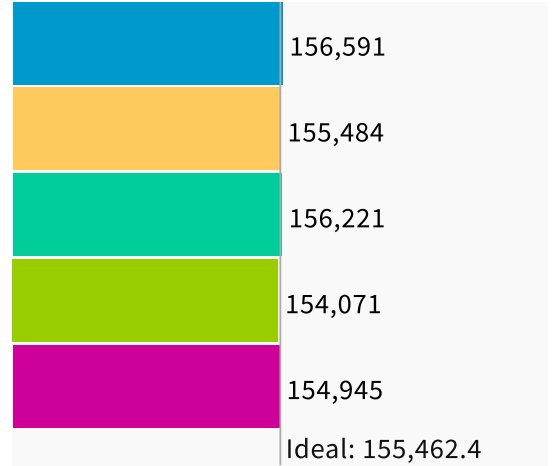

Population Data Layers Evaluation

Population Balance

① Uses 2020 Decennial Census population with processing by Redistricting Partners on 2020 Blocks.

UNASSIGNED POPULATION: 0

MAX. POPULATION DEVIATION: 0.9%